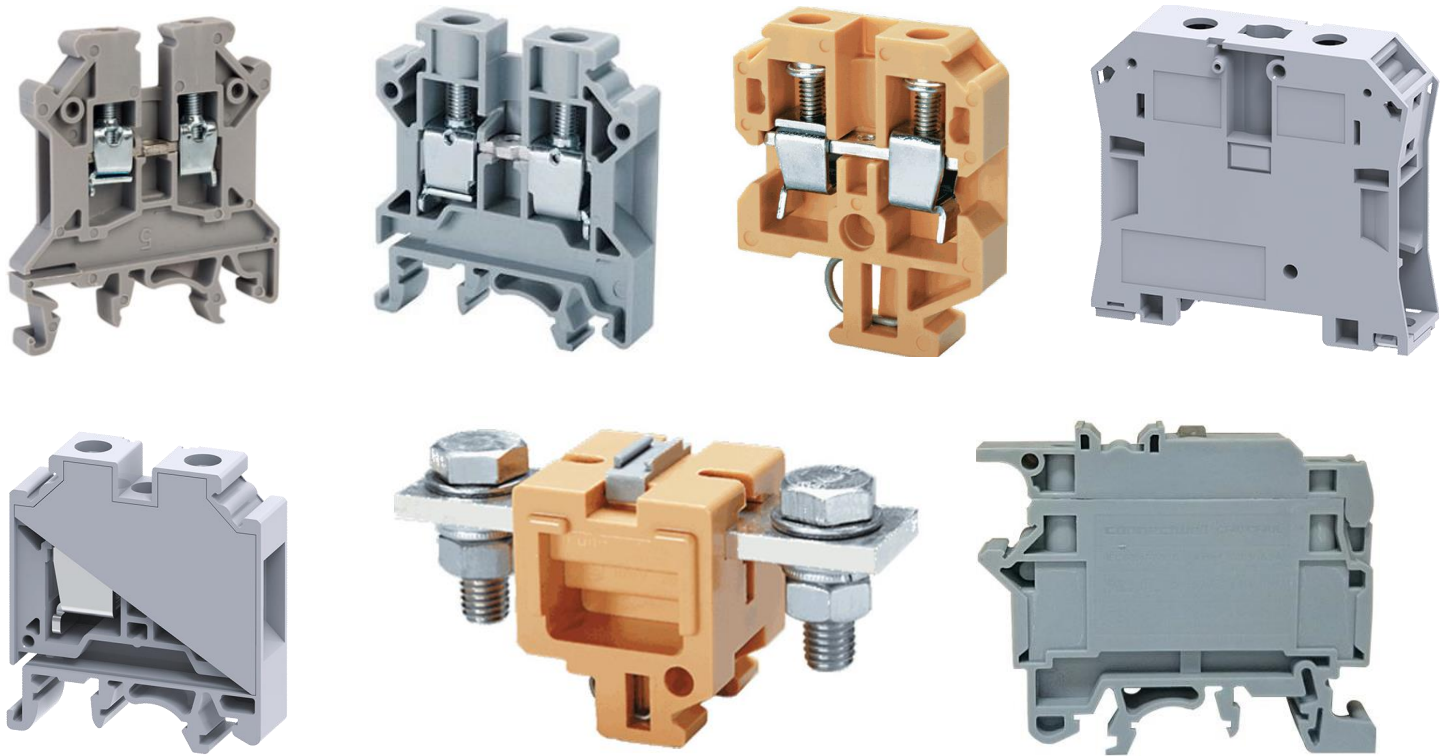

... The Right Connection

CONNECTWELL make **CLIPON TERMINAL BLOCKS & CONNECTORS**
UNBREAKABLE type **STANDARD FEED THROUGH SCREW CLAMP** TERMINAL BLOCKS (**POLYAMIDE 66** HOUSING)

STANDARD FEED THROUGH TERMINAL BLOCKS **BREAKABLE** (**MELAMINE** HOUSING)

GROUND/EARTH TERMINALS in **POYAMIDE** HOUSING

STUD type TERMINAL BLOCKS (**MELAMINE** HOUSING)

BUSBAR type POWER TERMINALS in **POLYAMIDE** HOUSING and also in **MELAMINE** HOUSING

FUSE TERMINAL BLOCKS in **POLYAMIDE 66** HOUSING

DISCONNECT & TEST TERMINAL BLOCKS in **POLYAMIDE 66** & also in **MELAMINE** HOUSING

DOUBLE LEVEL TERMINAL BLOCKS (**POLYAMIDE 66** HOUSING)

TRIPLE LEVEL TERMINAL BLOCKS (**POLYAMIDE 66** HOUSING)

AUTHORISED WHOLESALE STOCKIST

#D.NO. 28-9-69, near THE PORT HOTEL, SURYABAGH,
near Klyani press, **VISAKHAPATNAM**, ANDHRA PRADESH-530020

CONTACT MOBILE

SUMIT: **98497 22022**

AMIT: **98666 44094**

VIKAS: **99638 04232**

EMAIL: sumitelectronics98@gmail.com